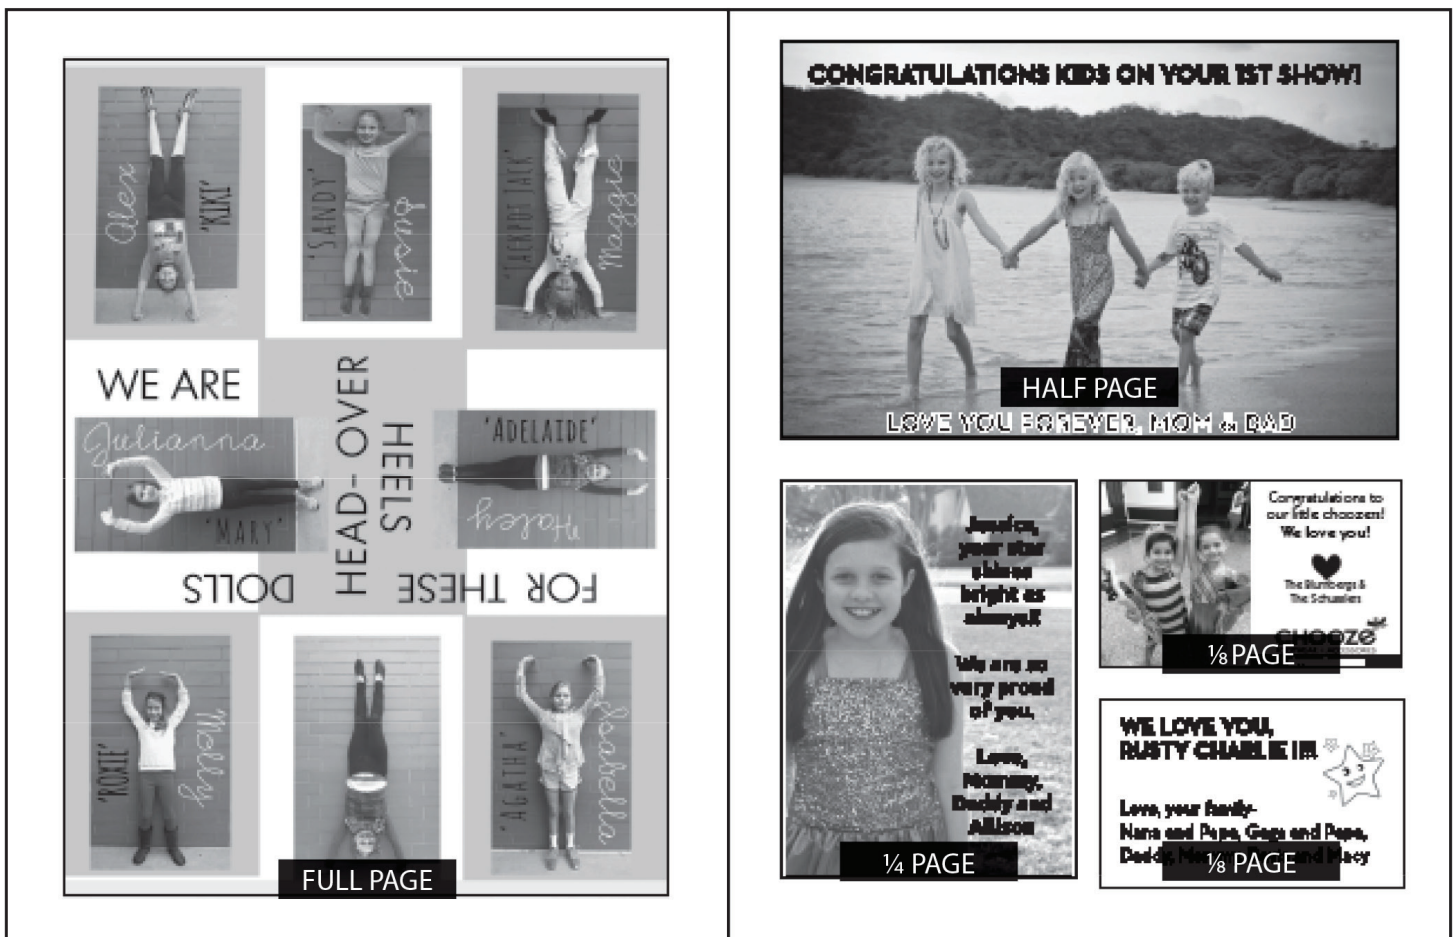

# AD SIZES & PRICING

Full Page Cuddle (\$350)	—————	7.5" w x 9.5" h
Half Page Kiss (\$225)	—————	7.5" w x 4.75" h
1/4 Page Hug (\$125)	—————	3.5" w x 5.0" h
1/8 Page Peck (\$75)	—————	3.5" w x 2.5" h

## SAMPLES OF PAST ADS

**ADS DUE BY WEDNESDAY, FEBRUARY 14.**