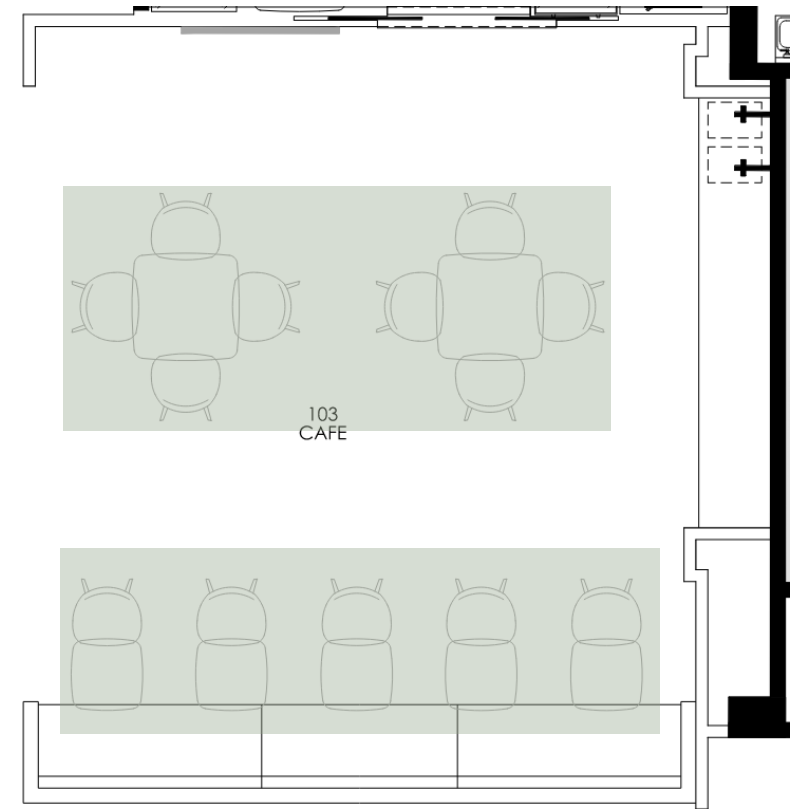

STYLEX COVE TABLE

DAVIS CODI CHAIR

SEAT FINISH OPTIONS

LEG FINISH OPTIONS

*products come in multiple finish options

design palette for reference

JEWISH COMMUNITY CENTER CAFÉ furniture selections